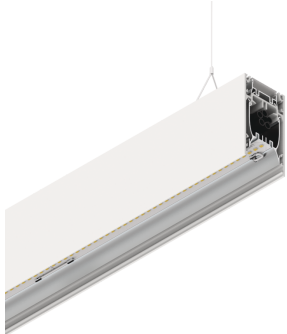

HERO B

108784.01H

novalux
ITALIAN LIGHTING DESIGN SINCE 1948

Features

Use: Indoor
Type of installation: SUSPENDED
Emission: DIRECT/INDIRECT
Colour: WHITE
Dimming: PUSH
Emergency: NO
L: 1120mm
A: 53mm
H: 92mm
Made in: ITALY
Warranty: 5 years
Weight: 4kg

Tech data

Luminaire input power: 48.5W
Indirect luminous flux: 2226lm
IP: 40
Insulation class: I
Supply voltage: 220-240V 50/60Hz
SELV: Si

Source

Light source: LED
Source power: 43W
Colour temperature: 4000K
CRI: >90
Colour tolerance: 3 Step MacAdam
LED lifespan: 50000h L80 B20