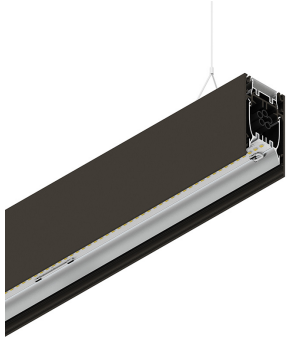

## Features

Use: Indoor  
Type of installation: SUSPENDED  
Emission: DIRECT/INDIRECT  
Colour: CAFFE  
Dimming: PUSH  
Emergency: NO  
L: 1120mm  
A: 53mm  
H: 92mm  
Made in: ITALY  
Warranty: 5 years  
Weight: 4kg

## Tech data

Luminaire input power: 48.5W  
Indirect luminous flux: 2226lm  
IP: 40  
Insulation class: I  
Supply voltage: 220-240V 50/60Hz  
SELV: Si