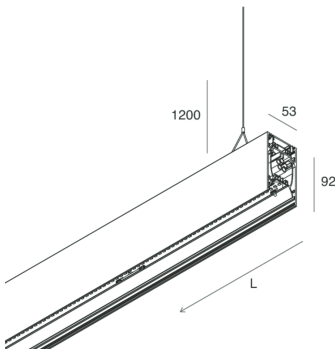

## Features

Use: Indoor  
Type of installation: SUSPENDED  
Emission: DIRECT/INDIRECT  
Optics: OPAL  
Colour: CAFFE  
Dimming: PUSH  
Emergency: NO  
L: 1400mm  
A: 53mm  
H: 92mm  
Made in: ITALY  
Warranty: 5 years  
Weight: 5kg

## Features

Use: Indoor  
Optics: OPAL  
L: 1400mm  
A: 48mm  
H: 6mm  
Made in: ITALY  
Warranty: 5 years  
Weight: 0.2kg