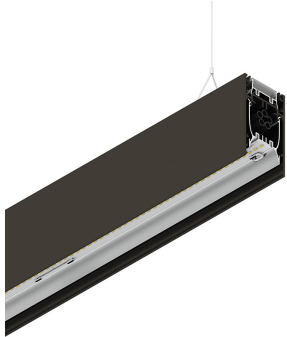

# HERO B

108785.20 + 108902.99

HERO B: 55W 4K 1400 PUSH CAF + HERO: DIFF. OPALE PER 1400

**novalux**  
ITALIAN LIGHTING DESIGN SINCE 1948

## Features

Use: Indoor  
Type of installation: SUSPENDED  
Emission: DIRECT/INDIRECT  
Optics: OPAL  
Colour: CAFFE  
Dimming: PUSH  
Emergency: NO  
L: 1400mm  
A: 53mm  
H: 92mm  
Made in: ITALY  
Warranty: 5 years  
Weight: 5kg