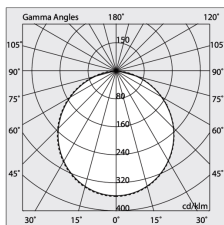

Novalux S.r.l. via Marzabotto, 2 40050 Funo di Argelato (BO) Italy
Tel: +39 051 860558 · Fax +39 051 6647859 · Mail: info@novalux.it · VAT number 00536541204 · novalux.com
Company subject to the management and coordination by SLV GmbH

This technical data sheet is owned by Novalux S.r.l., all rights reserved. Novalux S.r.l. reserves the right to make changes without prior notice.
Last update: 6/8/2025, 13:33:15