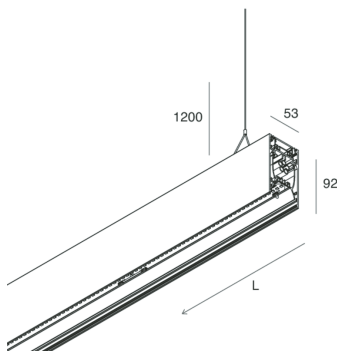

## Features

Use: Indoor  
Type of installation: SUSPENDED  
Emission: DIRECT/INDIRECT  
Colour: CAPPUCCINO  
Dimming: PUSH  
Emergency: NO  
L: 1400mm  
A: 53mm  
H: 92mm  
Made in: ITALY  
Warranty: 5 years  
Weight: 5kg

## Tech data

Luminaire input power: 62.9W  
Indirect luminous flux: 2968lm  
IP: 40  
Insulation class: I  
Supply voltage: 220-240V 50/60Hz  
SELV: Si