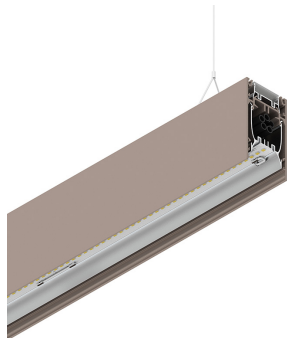

# HERO B

108785.21H

**novalux**  
ITALIAN LIGHTING DESIGN SINCE 1948

## Features

Use: Indoor  
Type of installation: SUSPENDED  
Emission: DIRECT/INDIRECT  
Colour: CAPPUCCINO  
Dimming: PUSH  
Emergency: NO  
L: 1400mm  
A: 53mm  
H: 92mm  
Made in: ITALY  
Warranty: 5 years  
Weight: 5kg

## Tech data

Luminaire input power: 62.9W  
Indirect luminous flux: 2968lm  
IP: 40  
Insulation class: I  
Supply voltage: 220-240V 50/60Hz  
SELV: Si