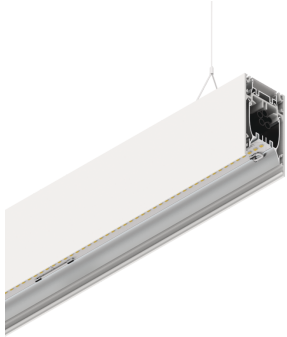

HERO B

108788.01H

novalux
ITALIAN LIGHTING DESIGN SINCE 1948

Features

Use: Indoor
Type of installation: SUSPENDED
Emission: DIRECT/INDIRECT
Colour: WHITE
Dimming: PUSH
Emergency: NO
L: 2240mm
A: 53mm
H: 92mm
Made in: ITALY
Warranty: 5 years
Weight: 8kg