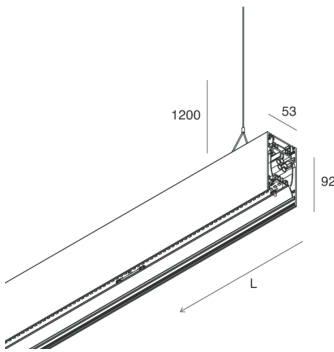

HERO B

108788.20H

novalux
ITALIAN LIGHTING DESIGN SINCE 1948

Features

Use: Indoor
Type of installation: SUSPENDED
Emission: DIRECT/INDIRECT
Colour: CAFFE
Dimming: PUSH
Emergency: NO
L: 2240mm
A: 53mm
H: 92mm
Made in: ITALY
Warranty: 5 years
Weight: 8kg