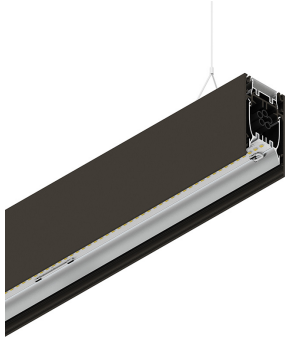

HERO B

108788.20H

novalux
ITALIAN LIGHTING DESIGN SINCE 1948

Features

Use: Indoor
Type of installation: SUSPENDED
Emission: DIRECT/INDIRECT
Colour: CAFFE
Dimming: PUSH
Emergency: NO
L: 2240mm
A: 53mm
H: 92mm
Made in: ITALY
Warranty: 5 years
Weight: 8kg

Tech data

Luminaire input power: 105.9W
Indirect luminous flux: 5193lm
IP: 40
Insulation class: I
Supply voltage: 220-240V 50/60Hz
SELV: Si

Source

Light source: LED
Source power: 91W
Colour temperature: 4000K
CRI: >90
Colour tolerance: 3 Step MacAdam
LED lifespan: 50000h L80 B20