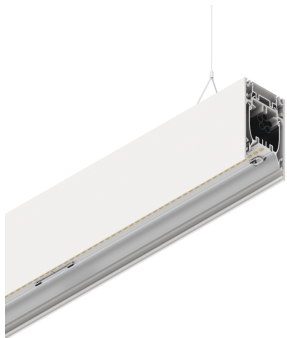

# HERO B

108789.01H

**novalux**  
ITALIAN LIGHTING DESIGN SINCE 1948

## Features

Use: Indoor  
Type of installation: SUSPENDED  
Emission: DIRECT/INDIRECT  
Colour: WHITE  
Dimming: PUSH  
Emergency: NO  
L: 2520mm  
A: 53mm  
H: 92mm  
Made in: ITALY  
Warranty: 5 years  
Weight: 9kg

## Tech data

Luminaire input power: 120.6W  
Indirect luminous flux: 5935lm  
IP: 40  
Insulation class: I  
Supply voltage: 220-240V 50/60Hz  
SELV: Si