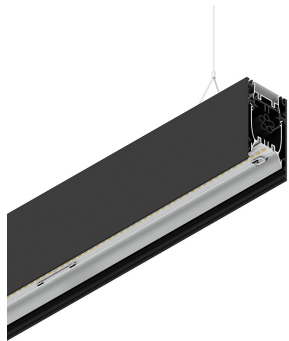

HERO B

108789.02H

novalux
ITALIAN LIGHTING DESIGN SINCE 1948

Features

Use: Indoor
Type of installation: SUSPENDED
Emission: DIRECT/INDIRECT
Colour: BLACK
Dimming: PUSH
Emergency: NO
L: 2520mm
A: 53mm
H: 92mm
Made in: ITALY
Warranty: 5 years
Weight: 9kg

Tech data

Luminaire input power: 120.6W
Indirect luminous flux: 5935lm
IP: 40
Insulation class: I
Supply voltage: 220-240V 50/60Hz
SELV: Si

Source

Light source: LED
Source power: 103W
Colour temperature: 4000K
CRI: >90
Colour tolerance: 3 Step MacAdam
LED lifespan: 50000h L80 B20