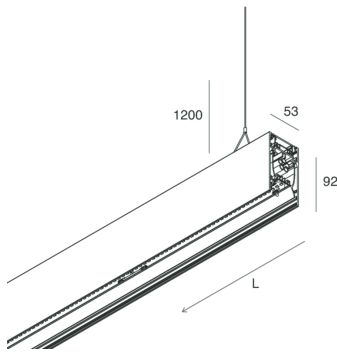

HERO B

108789.02H

novalux
ITALIAN LIGHTING DESIGN SINCE 1948

Features

Use: Indoor
Type of installation: SUSPENDED
Emission: DIRECT/INDIRECT
Colour: BLACK
Dimming: PUSH
Emergency: NO
L: 2520mm
A: 53mm
H: 92mm
Made in: ITALY
Warranty: 5 years
Weight: 9kg

Tech data

Luminaire input power: 120.6W
Indirect luminous flux: 5935lm
IP: 40
Insulation class: I
Supply voltage: 220-240V 50/60Hz
SELV: Si

Source

Light source: LED
Source power: 103W
Colour temperature: 4000K
CRI: >90
Colour tolerance: 3 Step MacAdam
LED lifespan: 50000h L80 B20