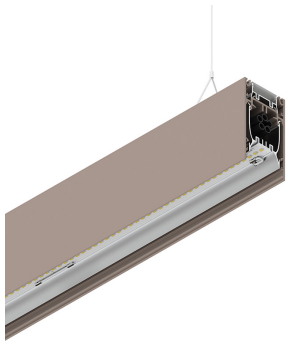

HERO B

108789.21H

novalux
ITALIAN LIGHTING DESIGN SINCE 1948

Features

Use: Indoor
Type of installation: SUSPENDED
Emission: DIRECT/INDIRECT
Colour: CAPPUCCINO
Dimming: PUSH
Emergency: NO
L: 2520mm
A: 53mm
H: 92mm
Made in: ITALY
Warranty: 5 years
Weight: 9kg

Tech data

Luminaire input power: 120.6W
Indirect luminous flux: 5935lm
IP: 40
Insulation class: I
Supply voltage: 220-240V 50/60Hz
SELV: Si

Source

Light source: LED
Source power: 103W
Colour temperature: 4000K
CRI: >90
Colour tolerance: 3 Step MacAdam
LED lifespan: 50000h L80 B20