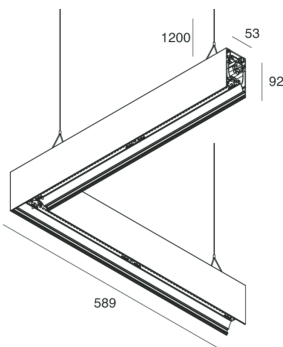

HERO B

108791.01 + 108908.99

HERO B: ANG.SX 50W 2.7K 589 PUSH BIA + HERO: ANG.N.2 DIFF.OPALE PER 589

novalux
ITALIAN LIGHTING DESIGN SINCE 1948

Features

Use: Indoor
Type of installation: SUSPENDED
Emission: DIRECT/INDIRECT
Optics: OPAL
Colour: WHITE
Dimming: PUSH
Emergency: NO
L: 589x589mm
A: 53mm
H: 92mm
Made in: ITALY
Warranty: 5 years
Weight: 3.3kg

HERO B: ANG.SX 50W 2.7K 589 PUSH BIA + HERO: ANG.N.2 DIFF.OPALE PER 589

novalux
ITALIAN LIGHTING DESIGN SINCE 1948

Features

Use: Indoor
Optics: OPAL
L: 589x589mm
A: 48mm
H: 6mm
Made in: ITALY
Warranty: 5 years
Weight: 0.2kg