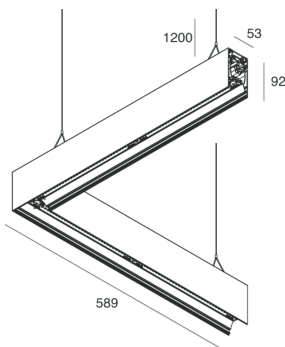

## Features

Use: Indoor  
Type of installation: SUSPENDED  
Emission: DIRECT/INDIRECT  
Colour: CAFFE  
Dimming: PUSH  
Emergency: NO  
L: 589x589mm  
A: 53mm  
H: 92mm  
Made in: ITALY  
Warranty: 5 years  
Weight: 3.3kg