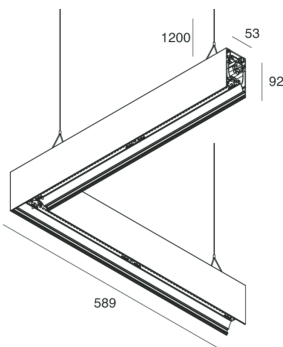

HERO B

108792.01 + 108908.99

HERO B: ANG.SX 50W 3K 589 PUSH BIA + HERO: ANG.N.2 DIFF.OPALE PER 589

novalux
ITALIAN LIGHTING DESIGN SINCE 1948

Features

Use: Indoor
Type of installation: SUSPENDED
Emission: DIRECT/INDIRECT
Optics: OPAL
Colour: WHITE
Dimming: PUSH
Emergency: NO
L: 589x589mm
A: 53mm
H: 92mm
Made in: ITALY
Warranty: 5 years
Weight: 3.3kg

HERO B: ANG.SX 50W 3K 589 PUSH BIA + HERO: ANG.N.2 DIFF.OPALE PER 589

novalux
ITALIAN LIGHTING DESIGN SINCE 1948

Features

Use: Indoor
Optics: OPAL
L: 589x589mm
A: 48mm
H: 6mm
Made in: ITALY
Warranty: 5 years
Weight: 0.2kg