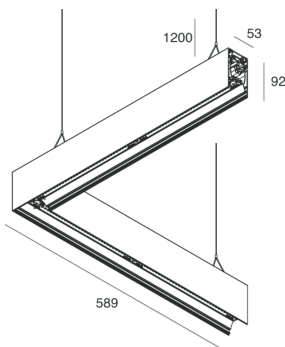

## Features

Use: Indoor  
Type of installation: SUSPENDED  
Emission: DIRECT/INDIRECT  
Colour: BLACK  
Dimming: PUSH  
Emergency: NO  
L: 589x589mm  
A: 53mm  
H: 92mm  
Made in: ITALY  
Warranty: 5 years  
Weight: 3.3kg