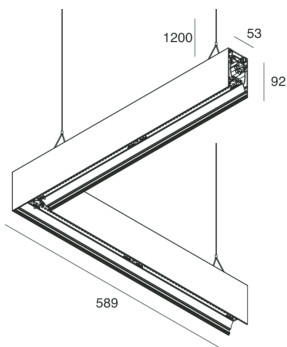

HERO B

108792.20H

novalux
ITALIAN LIGHTING DESIGN SINCE 1948

Features

Use: Indoor
Type of installation: SUSPENDED
Emission: DIRECT/INDIRECT
Colour: CAFFE
Dimming: PUSH
Emergency: NO
L: 589x589mm
A: 53mm
H: 92mm
Made in: ITALY
Warranty: 5 years
Weight: 3.3kg