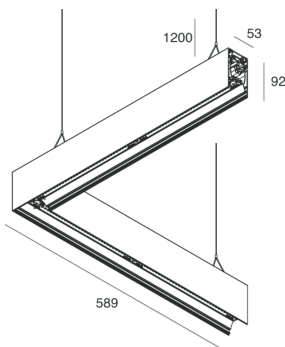

HERO B

108793.20H

novalux
ITALIAN LIGHTING DESIGN SINCE 1948

Features

Use: Indoor
Type of installation: SUSPENDED
Emission: DIRECT/INDIRECT
Colour: CAFFE
Dimming: PUSH
Emergency: NO
L: 589x589mm
A: 53mm
H: 92mm
Made in: ITALY
Warranty: 5 years
Weight: 3.3kg