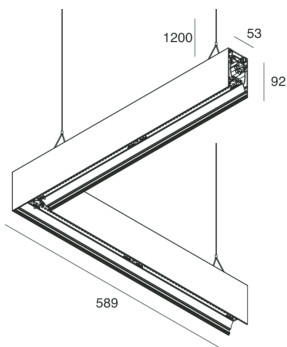

HERO B

108793.21H

novalux
ITALIAN LIGHTING DESIGN SINCE 1948

Features

Use: Indoor
Type of installation: SUSPENDED
Emission: DIRECT/INDIRECT
Colour: CAPPUCCINO
Dimming: PUSH
Emergency: NO
L: 589x589mm
A: 53mm
H: 92mm
Made in: ITALY
Warranty: 5 years
Weight: 3.3kg