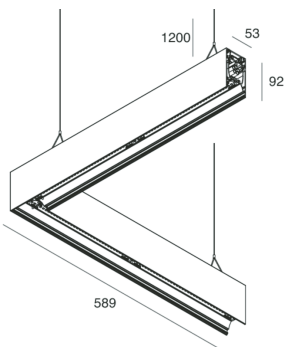

HERO B

108794.01 + 108908.99

HERO B: ANG.DX 50W 2.7K 589 PUSH BIA + HERO: ANG.N.2 DIFF.OPALE PER 589

novalux
ITALIAN LIGHTING DESIGN SINCE 1948

Features

Use: Indoor
Type of installation: SUSPENDED
Emission: DIRECT/INDIRECT
Optics: OPAL
Colour: WHITE
Dimming: PUSH
Emergency: NO
L: 589x589mm
A: 53mm
H: 92mm
Made in: ITALY
Warranty: 5 years
Weight: 3.3kg

HERO B: ANG.DX 50W 2.7K 589 PUSH BIA + HERO: ANG.N.2 DIFF.OPALE PER 589

novalux
ITALIAN LIGHTING DESIGN SINCE 1948

Features

Use: Indoor
Optics: OPAL
L: 589x589mm
A: 48mm
H: 6mm
Made in: ITALY
Warranty: 5 years
Weight: 0.2kg