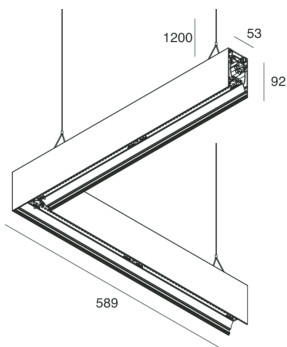

## Features

Use: Indoor  
Type of installation: SUSPENDED  
Emission: DIRECT/INDIRECT  
Colour: CAPPUCCINO  
Dimming: PUSH  
Emergency: NO  
L: 589x589mm  
A: 53mm  
H: 92mm  
Made in: ITALY  
Warranty: 5 years  
Weight: 3.3kg