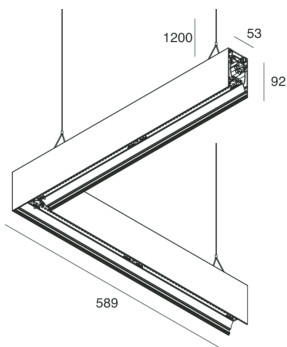

HERO B

108796.02H

novalux
ITALIAN LIGHTING DESIGN SINCE 1948

Features

Use: Indoor
Type of installation: SUSPENDED
Emission: DIRECT/INDIRECT
Colour: BLACK
Dimming: PUSH
Emergency: NO
L: 589x589mm
A: 53mm
H: 92mm
Made in: ITALY
Warranty: 5 years
Weight: 3.3kg