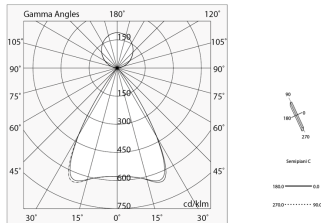

HERO B

108797.02H

novalux
ITALIAN LIGHTING DESIGN SINCE 1948

Features

Use: Indoor
Type of installation: SUSPENDED
Emission: DIRECT/INDIRECT
Optics: MICRO OPTICS
Colour: BLACK
Dimming: PUSH
Emergency: NO
L: 1428mm
A: 53mm
H: 92mm
Made in: ITALY
Warranty: 5 years
Weight: 5kg

Tech data

Luminaire input power: 69W
Luminaire luminous flux: 6323lm
Direct luminous flux: 3556lm
Indirect luminous flux: 2767lm
IP: 40
Insulation class: I
Supply voltage: 220-240V 50/60Hz
UGR: <19
SELV: Si

Source

Light source: LED
Source power: 61W
Colour temperature: 2700K
CRI: >90
Colour tolerance: 3 Step MacAdam
LED lifespan: 50000h L80 B20

Compliance

CEI EN 60598-1:2021 + A11:2023, CEI EN 60598-2-1:2022

Standards

Photobiological risk: RISK GROUP 0 Certified fixture in EXEMPT GROUP, in accordance with CEI EN 62471:2010-01, IEC TR 62778:2014.
CAM edilizia: The product complies with the requirements for public buildings, ministerial decree of 23rd June 2022 n.256.

[View more product info](#)

Novalux S.r.l. via Marzabotto, 2 40050 Funo di Argelato (BO) Italy
Tel: +39 051 860558 · Fax +39 051 6647859 · Mail: info@novalux.it · VAT number 00536541204 · novalux.com
Company subject to the management and coordination by SLV GmbH

This technical data sheet is owned by Novalux S.r.l., all rights reserved. Novalux S.r.l. reserves the right to make changes without prior notice.
Last update: 26/2/2024, 10:03:54