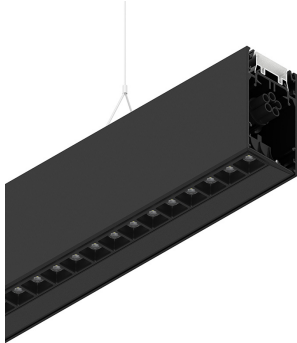

## Features

Use: Indoor  
Type of installation: SUSPENDED  
Emission: DIRECT/INDIRECT  
Optics: MICRO OPTICS  
Colour: BLACK  
Dimming: PUSH  
Emergency: NO  
L: 1428mm  
A: 53mm  
H: 92mm  
Made in: ITALY  
Warranty: 5 years  
Weight: 5kg

## Tech data

Luminaire input power: 69W  
Luminaire luminous flux: 6323lm  
Direct luminous flux: 3556lm  
Indirect luminous flux: 2767lm  
IP: 40  
Insulation class: I  
Supply voltage: 220-240V 50/60Hz  
UGR: <19  
SELV: Si