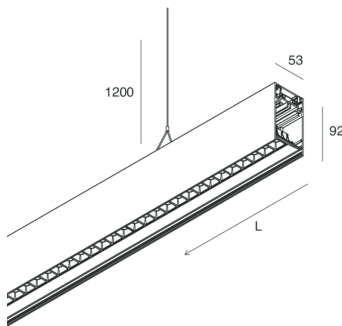

## Features

Use: Indoor  
Type of installation: SUSPENDED  
Emission: DIRECT/INDIRECT  
Optics: MICRO OPTICS  
Colour: BLACK  
Dimming: PUSH  
Emergency: NO  
L: 1428mm  
A: 53mm  
H: 92mm  
Made in: ITALY  
Warranty: 5 years  
Weight: 5kg