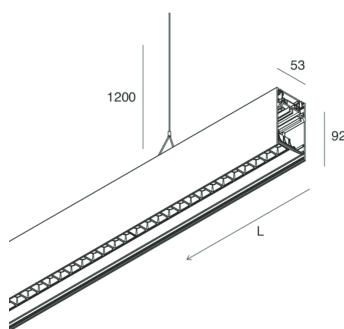

## Features

Use: Indoor  
Type of installation: SUSPENDED  
Emission: DIRECT/INDIRECT  
Optics: MICRO OPTICS  
Colour: WHITE  
Dimming: PUSH  
Emergency: NO  
L: 1428mm  
A: 53mm  
H: 92mm  
Made in: ITALY  
Warranty: 5 years  
Weight: 5kg