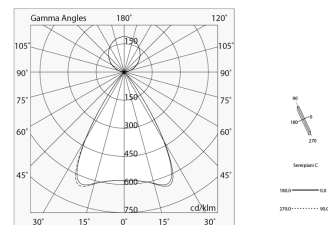

## Features

Use: Indoor  
Type of installation: SUSPENDED  
Emission: DIRECT/INDIRECT  
Optics: MICRO OPTICS  
Colour: WHITE  
Dimming: PUSH  
Emergency: NO  
L: 1428mm  
A: 53mm  
H: 92mm  
Made in: ITALY  
Warranty: 5 years  
Weight: 5kg

## Tech data

Luminaire input power: 69W  
Luminaire luminous flux: 6468lm  
Direct luminous flux: 3638lm  
Indirect luminous flux: 2830lm  
IP: 40  
Insulation class: I  
Supply voltage: 220-240V 50/60Hz  
UGR: <19  
SELV: Si