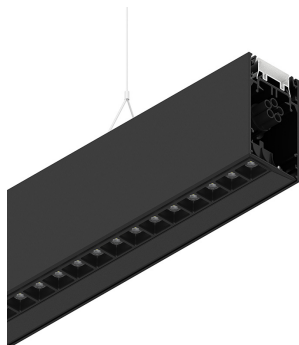

HERO B

108798.02H

novalux

ITALIAN LIGHTING DESIGN SINCE 1948

Features

Use: Indoor
Type of installation: SUSPENDED
Emission: DIRECT/INDIRECT
Optics: MICRO OPTICS
Colour: BLACK
Dimming: PUSH
Emergency: NO
L: 1428mm
A: 53mm
H: 92mm
Made in: ITALY
Warranty: 5 years
Weight: 5kg

Tech data

Luminaire input power: 69W
Luminaire luminous flux: 6468lm
Direct luminous flux: 3638lm
Indirect luminous flux: 2830lm
IP: 40
Insulation class: I
Supply voltage: 220-240V 50/60Hz
UGR: <19
SELV: Si