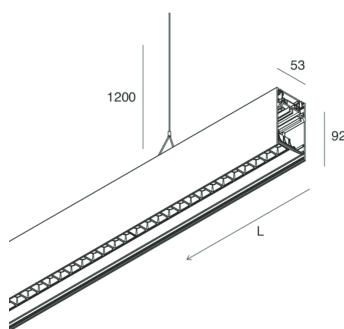

HERO B

108798.02H

novalux

ITALIAN LIGHTING DESIGN SINCE 1948

Features

Use: Indoor
Type of installation: SUSPENDED
Emission: DIRECT/INDIRECT
Optics: MICRO OPTICS
Colour: BLACK
Dimming: PUSH
Emergency: NO
L: 1428mm
A: 53mm
H: 92mm
Made in: ITALY
Warranty: 5 years
Weight: 5kg

Tech data

Luminaire input power: 69W
Luminaire luminous flux: 6468lm
Direct luminous flux: 3638lm
Indirect luminous flux: 2830lm
IP: 40
Insulation class: I
Supply voltage: 220-240V 50/60Hz
UGR: <19
SELV: Si