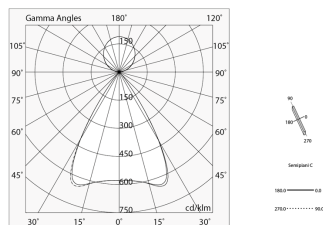

HERO B

108798.02H

novalux

ITALIAN LIGHTING DESIGN SINCE 1948

Features

Use: Indoor
Type of installation: SUSPENDED
Emission: DIRECT/INDIRECT
Optics: MICRO OPTICS
Colour: BLACK
Dimming: PUSH
Emergency: NO
L: 1428mm
A: 53mm
H: 92mm
Made in: ITALY
Warranty: 5 years
Weight: 5kg

Tech data

Luminaire input power: 69W
Luminaire luminous flux: 6468lm
Direct luminous flux: 3638lm
Indirect luminous flux: 2830lm
IP: 40
Insulation class: I
Supply voltage: 220-240V 50/60Hz
UGR: <19
SELV: Si