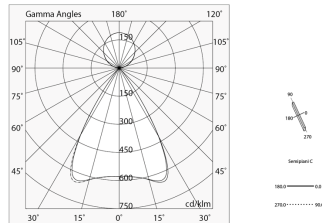

## Features

Use: Indoor  
Type of installation: SUSPENDED  
Emission: DIRECT/INDIRECT  
Optics: MICRO OPTICS  
Colour: WHITE  
Dimming: PUSH  
Emergency: NO  
L: 1428mm  
A: 53mm  
H: 92mm  
Made in: ITALY  
Warranty: 5 years  
Weight: 5kg

## Tech data

Luminaire input power: 69W  
Luminaire luminous flux: 6988lm  
Direct luminous flux: 4020lm  
Indirect luminous flux: 2968lm  
IP: 40  
Insulation class: I  
Supply voltage: 220-240V 50/60Hz  
UGR: <19  
SELV: Si