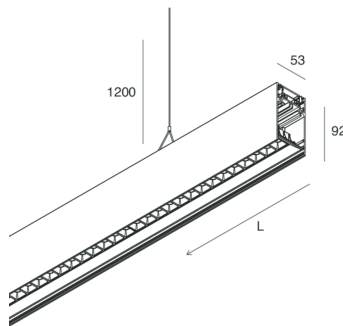

## Features

Use: Indoor  
Type of installation: SUSPENDED  
Emission: DIRECT/INDIRECT  
Optics: MICRO OPTICS  
Colour: WHITE  
Dimming: PUSH  
Emergency: NO  
L: 1428mm  
A: 53mm  
H: 92mm  
Made in: ITALY  
Warranty: 5 years  
Weight: 5kg