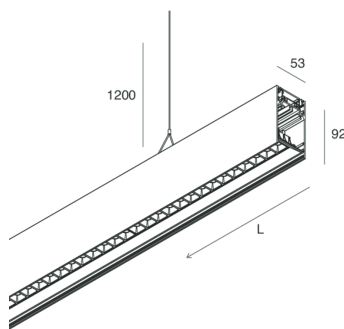

## Features

Use: Indoor  
Type of installation: SUSPENDED  
Emission: DIRECT/INDIRECT  
Optics: MICRO OPTICS  
Colour: BLACK  
Dimming: PUSH  
Emergency: NO  
L: 1428mm  
A: 53mm  
H: 92mm  
Made in: ITALY  
Warranty: 5 years  
Weight: 5kg