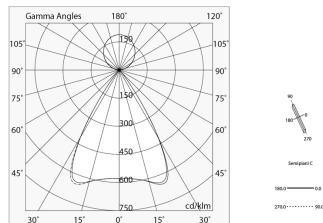

HERO B

108799.02H

novalux
ITALIAN LIGHTING DESIGN SINCE 1948

Features

Use: Indoor
Type of installation: SUSPENDED
Emission: DIRECT/INDIRECT
Optics: MICRO OPTICS
Colour: BLACK
Dimming: PUSH
Emergency: NO
L: 1428mm
A: 53mm
H: 92mm
Made in: ITALY
Warranty: 5 years
Weight: 5kg

Tech data

Luminaire input power: 69W
Luminaire luminous flux: 6988lm
Direct luminous flux: 4020lm
Indirect luminous flux: 2968lm
IP: 40
Insulation class: I
Supply voltage: 220-240V 50/60Hz
UGR: <19
SELV: Si

Source

Light source: LED
Source power: 61W
Colour temperature: 4000K
CRI: >90
Colour tolerance: 3 Step MacAdam
LED lifespan: 50000h L80 B20

Compliance

CEI EN 60598-1:2021 + A11:2023, CEI EN 60598-2-1:2022

Standards

Photobiological risk: RISK GROUP 0 Certified fixture in EXEMPT GROUP, in accordance with CEI EN 62471:2010-01, IEC TR 62778:2014.
CAM edilizia: The product complies with the requirements for public buildings, ministerial decree of 23rd June 2022 n.256.

[View more product info](#)

Novalux S.r.l. via Marzabotto, 2 40050 Funo di Argelato (BO) Italy
Tel: +39 051 860558 · Fax +39 051 6647859 · Mail: info@novalux.it · VAT number 00536541204 · novalux.com
Company subject to the management and coordination by SLV GmbH

This technical data sheet is owned by Novalux S.r.l., all rights reserved. Novalux S.r.l. reserves the right to make changes without prior notice.
Last update: 26/2/2024, 10:03:54