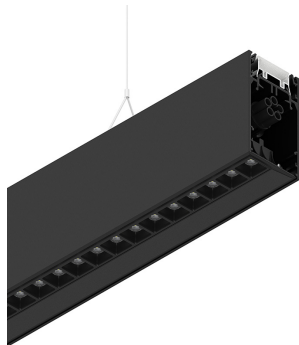

## Features

Use: Indoor  
Type of installation: SUSPENDED  
Emission: DIRECT/INDIRECT  
Optics: MICRO OPTICS  
Colour: BLACK  
Dimming: PUSH  
Emergency: NO  
L: 1428mm  
A: 53mm  
H: 92mm  
Made in: ITALY  
Warranty: 5 years  
Weight: 5kg

## Tech data

Luminaire input power: 69W  
Luminaire luminous flux: 6988lm  
Direct luminous flux: 4020lm  
Indirect luminous flux: 2968lm  
IP: 40  
Insulation class: I  
Supply voltage: 220-240V 50/60Hz  
UGR: <19  
SELV: Si