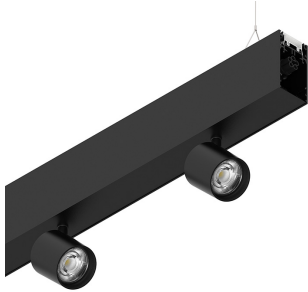

## Features

Use: Indoor  
Type of installation: SUSPENDED  
Emission: DIRECT/INDIRECT  
Optics: SPOT  
Beam: 14°  
Colour: BLACK  
Dimming: PUSH  
Emergency: NO  
L: 1120mm  
A: 53mm  
H: 92mm  
Made in: ITALY  
Warranty: 5 years  
Weight: 2.5kg