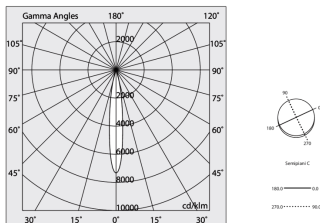

Novalux S.r.l. via Marzabotto, 2 40050 Funo di Argelato (BO) Italy
Tel: +39 051 860558 · Fax +39 051 6647859 · Mail: info@novalux.it · VAT number 00536541204 · novalux.com
Company subject to the management and coordination by SLV GmbH

This technical data sheet is owned by Novalux S.r.l., all rights reserved. Novalux S.r.l. reserves the right to make changes without prior notice.
Last update: 26/2/2024, 10:03:54