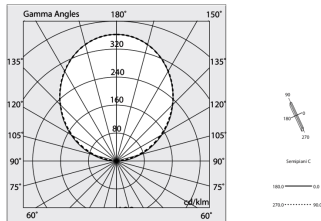

## Features

Use: Indoor  
Type of installation: SUSPENDED  
Emission: INDIRECT  
Optics: OPAL  
Colour: WHITE  
Dimming: DALI  
Emergency: NO  
L: 1120mm  
A: 53mm  
H: 92mm  
Made in: ITALY  
Warranty: 5 years  
Weight: 4kg

## Tech data

Luminaire input power: 20W  
Luminaire luminous flux: 2076lm  
IP: 40  
Insulation class: I  
Supply voltage: 220-240V 50/60Hz  
SELV: Si