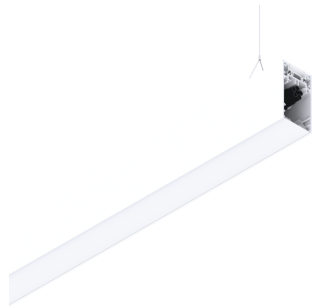

## Features

Use: Indoor  
Type of installation: SUSPENDED  
Emission: INDIRECT  
Optics: OPAL  
Colour: WHITE  
Dimming: DALI  
Emergency: NO  
L: 1120mm  
A: 53mm  
H: 92mm  
Made in: ITALY  
Warranty: 5 years  
Weight: 4kg

## Tech data

Luminaire input power: 20W  
Luminaire luminous flux: 2076lm  
IP: 40  
Insulation class: I  
Supply voltage: 220-240V 50/60Hz  
SELV: Si