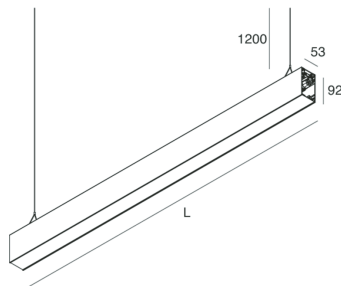

## Features

Use: Indoor  
Type of installation: SUSPENDED  
Emission: INDIRECT  
Optics: OPAL  
Colour: WHITE  
Dimming: DALI  
Emergency: NO  
L: 1120mm  
A: 53mm  
H: 92mm  
Made in: ITALY  
Warranty: 5 years  
Weight: 4kg

## Tech data

Luminaire input power: 20W  
Luminaire luminous flux: 2076lm  
IP: 40  
Insulation class: I  
Supply voltage: 220-240V 50/60Hz  
SELV: Si