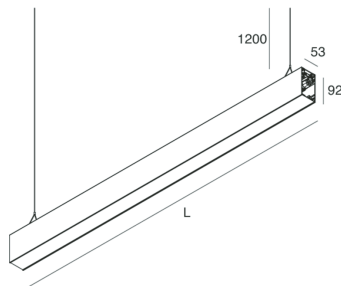

HERO B

1087B7.01H

novalux
ITALIAN LIGHTING DESIGN SINCE 1948

Features

Use: Indoor
Type of installation: SUSPENDED
Emission: INDIRECT
Optics: OPAL
Colour: WHITE
Dimming: DALI
Emergency: NO
L: 1120mm
A: 53mm
H: 92mm
Made in: ITALY
Warranty: 5 years
Weight: 4kg

Tech data

Luminaire input power: 20W
Luminaire luminous flux: 2123lm
IP: 40
Insulation class: I
Supply voltage: 220-240V 50/60Hz
SELV: Si

Source

Light source: LED
Source power: 18W
Colour temperature: 3000K
CRI: >90
Colour tolerance: 3 Step MacAdam
LED lifespan: 50000h L80 B20