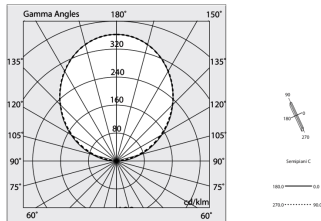

HERO B

1087B7.01H

novalux
ITALIAN LIGHTING DESIGN SINCE 1948

Features

Use: Indoor
Type of installation: SUSPENDED
Emission: INDIRECT
Optics: OPAL
Colour: WHITE
Dimming: DALI
Emergency: NO
L: 1120mm
A: 53mm
H: 92mm
Made in: ITALY
Warranty: 5 years
Weight: 4kg

Tech data

Luminaire input power: 20W
Luminaire luminous flux: 2123lm
IP: 40
Insulation class: I
Supply voltage: 220-240V 50/60Hz
SELV: Si

Source

Light source: LED
Source power: 18W
Colour temperature: 3000K
CRI: >90
Colour tolerance: 3 Step MacAdam
LED lifespan: 50000h L80 B20