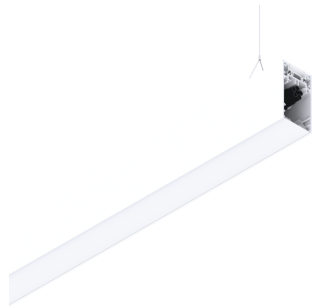

HERO B

1087B7.01H

novalux
ITALIAN LIGHTING DESIGN SINCE 1948

Features

Use: Indoor
Type of installation: SUSPENDED
Emission: INDIRECT
Optics: OPAL
Colour: WHITE
Dimming: DALI
Emergency: NO
L: 1120mm
A: 53mm
H: 92mm
Made in: ITALY
Warranty: 5 years
Weight: 4kg

Tech data

Luminaire input power: 20W
Luminaire luminous flux: 2123lm
IP: 40
Insulation class: I
Supply voltage: 220-240V 50/60Hz
SELV: Si

Source

Light source: LED
Source power: 18W
Colour temperature: 3000K
CRI: >90
Colour tolerance: 3 Step MacAdam
LED lifespan: 50000h L80 B20