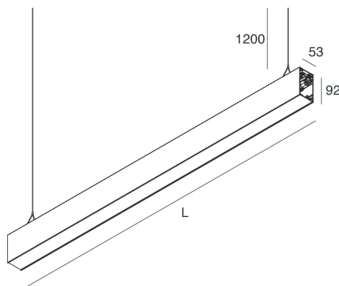

HERO B

1087B7.20H

novalux
ITALIAN LIGHTING DESIGN SINCE 1948

Features

Use: Indoor
Type of installation: SUSPENDED
Emission: INDIRECT
Optics: OPAL
Colour: CAFFE
Dimming: DALI
Emergency: NO
L: 1120mm
A: 53mm
H: 92mm
Made in: ITALY
Warranty: 5 years
Weight: 4kg

Tech data

Luminaire input power: 20W
Luminaire luminous flux: 2123lm
IP: 40
Insulation class: I
Supply voltage: 220-240V 50/60Hz
SELV: Si

Source

Light source: LED
Source power: 18W
Colour temperature: 3000K
CRI: >90
Colour tolerance: 3 Step MacAdam
LED lifespan: 50000h L80 B20