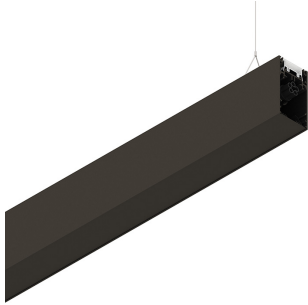

HERO B

1087B7.20H

novalux
ITALIAN LIGHTING DESIGN SINCE 1948

Features

Use: Indoor
Type of installation: SUSPENDED
Emission: INDIRECT
Optics: OPAL
Colour: CAFFE
Dimming: DALI
Emergency: NO
L: 1120mm
A: 53mm
H: 92mm
Made in: ITALY
Warranty: 5 years
Weight: 4kg