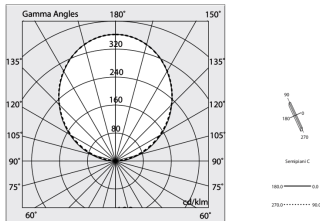

HERO B

1087B7.20H

novalux
ITALIAN LIGHTING DESIGN SINCE 1948

Features

Use: Indoor
Type of installation: SUSPENDED
Emission: INDIRECT
Optics: OPAL
Colour: CAFFE
Dimming: DALI
Emergency: NO
L: 1120mm
A: 53mm
H: 92mm
Made in: ITALY
Warranty: 5 years
Weight: 4kg

Tech data

Luminaire input power: 20W
Luminaire luminous flux: 2123lm
IP: 40
Insulation class: I
Supply voltage: 220-240V 50/60Hz
SELV: Si

Source

Light source: LED
Source power: 18W
Colour temperature: 3000K
CRI: >90
Colour tolerance: 3 Step MacAdam
LED lifespan: 50000h L80 B20