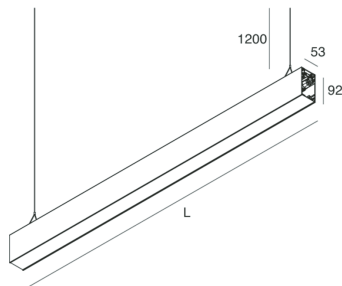

## Features

Use: Indoor  
Type of installation: SUSPENDED  
Emission: INDIRECT  
Optics: OPAL  
Colour: WHITE  
Dimming: DALI  
Emergency: NO  
L: 1120mm  
A: 53mm  
H: 92mm  
Made in: ITALY  
Warranty: 5 years  
Weight: 4kg