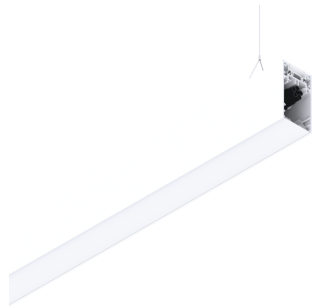

## Features

Use: Indoor  
Type of installation: SUSPENDED  
Emission: INDIRECT  
Optics: OPAL  
Colour: WHITE  
Dimming: DALI  
Emergency: NO  
L: 1120mm  
A: 53mm  
H: 92mm  
Made in: ITALY  
Warranty: 5 years  
Weight: 4kg

## Tech data

Luminaire input power: 20W  
Luminaire luminous flux: 2226lm  
IP: 40  
Insulation class: I  
Supply voltage: 220-240V 50/60Hz  
SELV: Si