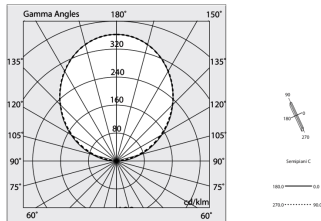

## Features

Use: Indoor  
Type of installation: SUSPENDED  
Emission: INDIRECT  
Optics: OPAL  
Colour: WHITE  
Dimming: DALI  
Emergency: NO  
L: 1120mm  
A: 53mm  
H: 92mm  
Made in: ITALY  
Warranty: 5 years  
Weight: 4kg

## Tech data

Luminaire input power: 20W  
Luminaire luminous flux: 2226lm  
IP: 40  
Insulation class: I  
Supply voltage: 220-240V 50/60Hz  
SELV: Si