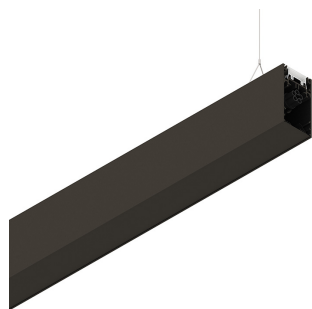

HERO B

1087B8.20H

novalux
ITALIAN LIGHTING DESIGN SINCE 1948

Features

Use: Indoor
Type of installation: SUSPENDED
Emission: INDIRECT
Optics: OPAL
Colour: CAFFE
Dimming: DALI
Emergency: NO
L: 1120mm
A: 53mm
H: 92mm
Made in: ITALY
Warranty: 5 years
Weight: 4kg

Tech data

Luminaire input power: 20W
Luminaire luminous flux: 2226lm
IP: 40
Insulation class: I
Supply voltage: 220-240V 50/60Hz
SELV: Si

Source

Light source: LED
Source power: 18W
Colour temperature: 4000K
CRI: >90
Colour tolerance: 3 Step MacAdam
LED lifespan: 50000h L80 B20