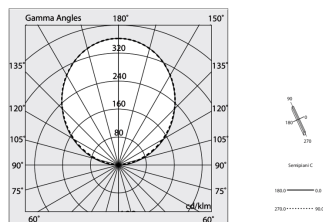

HERO B

1087B8.20H

novalux
ITALIAN LIGHTING DESIGN SINCE 1948

Features

Use: Indoor
Type of installation: SUSPENDED
Emission: INDIRECT
Optics: OPAL
Colour: CAFFE
Dimming: DALI
Emergency: NO
L: 1120mm
A: 53mm
H: 92mm
Made in: ITALY
Warranty: 5 years
Weight: 4kg

Tech data

Luminaire input power: 20W
Luminaire luminous flux: 2226lm
IP: 40
Insulation class: I
Supply voltage: 220-240V 50/60Hz
SELV: Si

Source

Light source: LED
Source power: 18W
Colour temperature: 4000K
CRI: >90
Colour tolerance: 3 Step MacAdam
LED lifespan: 50000h L80 B20