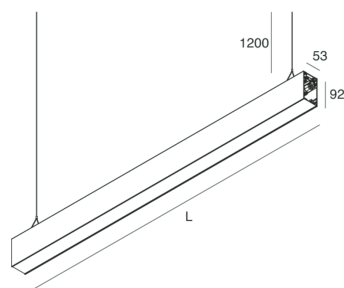

HERO B

1087B8.20H

novalux
ITALIAN LIGHTING DESIGN SINCE 1948

Features

Use: Indoor
Type of installation: SUSPENDED
Emission: INDIRECT
Optics: OPAL
Colour: CAFFE
Dimming: DALI
Emergency: NO
L: 1120mm
A: 53mm
H: 92mm
Made in: ITALY
Warranty: 5 years
Weight: 4kg

Tech data

Luminaire input power: 20W
Luminaire luminous flux: 2226lm
IP: 40
Insulation class: I
Supply voltage: 220-240V 50/60Hz
SELV: Si

Source

Light source: LED
Source power: 18W
Colour temperature: 4000K
CRI: >90
Colour tolerance: 3 Step MacAdam
LED lifespan: 50000h L80 B20