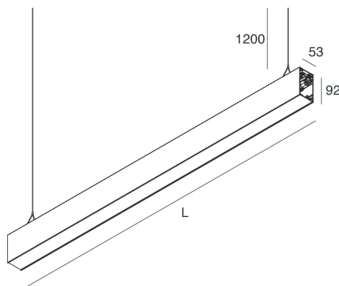

HERO B

1087B9.02H

novalux
ITALIAN LIGHTING DESIGN SINCE 1948

Features

Use: Indoor
Type of installation: SUSPENDED
Emission: INDIRECT
Optics: OPAL
Colour: BLACK
Dimming: PUSH
Emergency: NO
L: 1120mm
A: 53mm
H: 92mm
Made in: ITALY
Warranty: 5 years
Weight: 4kg

Tech data

Luminaire input power: 20W
Luminaire luminous flux: 2076lm
IP: 40
Insulation class: I
Supply voltage: 220-240V 50/60Hz
SELV: Si

Source

Light source: LED
Source power: 18W
Colour temperature: 2700K
CRI: >90
Colour tolerance: 3 Step MacAdam
LED lifespan: 50000h L80 B20