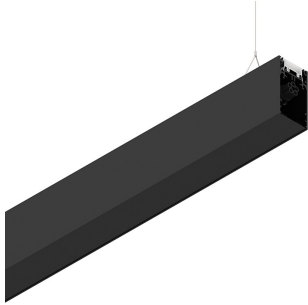

HERO B

1087B9.02H

novalux
ITALIAN LIGHTING DESIGN SINCE 1948

Features

Use: Indoor
Type of installation: SUSPENDED
Emission: INDIRECT
Optics: OPAL
Colour: BLACK
Dimming: PUSH
Emergency: NO
L: 1120mm
A: 53mm
H: 92mm
Made in: ITALY
Warranty: 5 years
Weight: 4kg

Tech data

Luminaire input power: 20W
Luminaire luminous flux: 2076lm
IP: 40
Insulation class: I
Supply voltage: 220-240V 50/60Hz
SELV: Si

Source

Light source: LED
Source power: 18W
Colour temperature: 2700K
CRI: >90
Colour tolerance: 3 Step MacAdam
LED lifespan: 50000h L80 B20