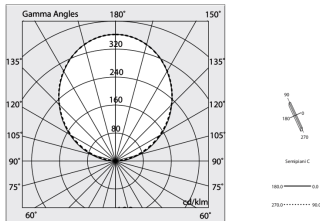

HERO B

1087B9.02H

novalux
ITALIAN LIGHTING DESIGN SINCE 1948

Features

Use: Indoor
Type of installation: SUSPENDED
Emission: INDIRECT
Optics: OPAL
Colour: BLACK
Dimming: PUSH
Emergency: NO
L: 1120mm
A: 53mm
H: 92mm
Made in: ITALY
Warranty: 5 years
Weight: 4kg

Tech data

Luminaire input power: 20W
Luminaire luminous flux: 2076lm
IP: 40
Insulation class: I
Supply voltage: 220-240V 50/60Hz
SELV: Si

Source

Light source: LED
Source power: 18W
Colour temperature: 2700K
CRI: >90
Colour tolerance: 3 Step MacAdam
LED lifespan: 50000h L80 B20