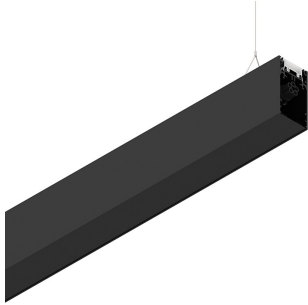

## Features

Use: Indoor  
Type of installation: SUSPENDED  
Emission: INDIRECT  
Optics: OPAL  
Colour: BLACK  
Dimming: PUSH  
Emergency: NO  
L: 1120mm  
A: 53mm  
H: 92mm  
Made in: ITALY  
Warranty: 5 years  
Weight: 4kg