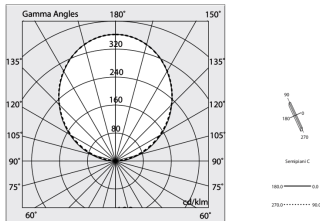

## Features

Use: Indoor  
Type of installation: SUSPENDED  
Emission: INDIRECT  
Optics: OPAL  
Colour: BLACK  
Dimming: PUSH  
Emergency: NO  
L: 1120mm  
A: 53mm  
H: 92mm  
Made in: ITALY  
Warranty: 5 years  
Weight: 4kg

## Tech data

Luminaire input power: 20W  
Luminaire luminous flux: 2123lm  
IP: 40  
Insulation class: I  
Supply voltage: 220-240V 50/60Hz  
SELV: Si