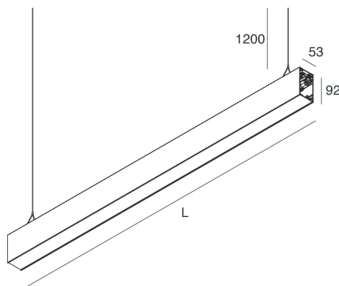

## Features

Use: Indoor  
Type of installation: SUSPENDED  
Emission: INDIRECT  
Optics: OPAL  
Colour: BLACK  
Dimming: PUSH  
Emergency: NO  
L: 1120mm  
A: 53mm  
H: 92mm  
Made in: ITALY  
Warranty: 5 years  
Weight: 4kg

## Tech data

Luminaire input power: 20W  
Luminaire luminous flux: 2123lm  
IP: 40  
Insulation class: I  
Supply voltage: 220-240V 50/60Hz  
SELV: Si