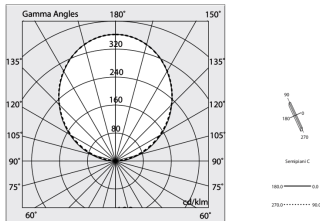

HERO B

1087C2.01H

novalux
ITALIAN LIGHTING DESIGN SINCE 1948

Features

Use: Indoor
Type of installation: SUSPENDED
Emission: INDIRECT
Optics: OPAL
Colour: WHITE
Dimming: PUSH
Emergency: NO
L: 1120mm
A: 53mm
H: 92mm
Made in: ITALY
Warranty: 5 years
Weight: 4kg

Tech data

Luminaire input power: 20W
Luminaire luminous flux: 2226lm
IP: 40
Insulation class: I
Supply voltage: 220-240V 50/60Hz
SELV: Si

Source

Light source: LED
Source power: 18W
Colour temperature: 4000K
CRI: >90
Colour tolerance: 3 Step MacAdam
LED lifespan: 50000h L80 B20