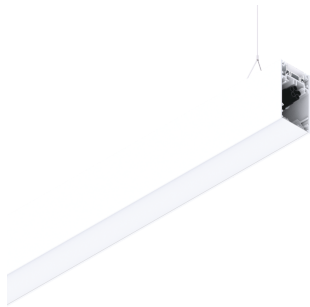

HERO B

1087C2.01H

novalux
ITALIAN LIGHTING DESIGN SINCE 1948

Features

Use: Indoor
Type of installation: SUSPENDED
Emission: INDIRECT
Optics: OPAL
Colour: WHITE
Dimming: PUSH
Emergency: NO
L: 1120mm
A: 53mm
H: 92mm
Made in: ITALY
Warranty: 5 years
Weight: 4kg

Tech data

Luminaire input power: 20W
Luminaire luminous flux: 2226lm
IP: 40
Insulation class: I
Supply voltage: 220-240V 50/60Hz
SELV: Si

Source

Light source: LED
Source power: 18W
Colour temperature: 4000K
CRI: >90
Colour tolerance: 3 Step MacAdam
LED lifespan: 50000h L80 B20