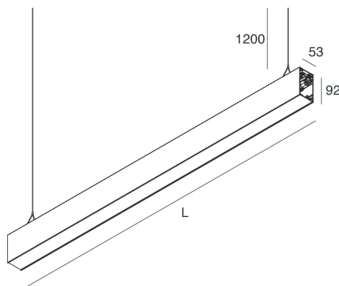

HERO B

1087C2.01H

novalux
ITALIAN LIGHTING DESIGN SINCE 1948

Features

Use: Indoor
Type of installation: SUSPENDED
Emission: INDIRECT
Optics: OPAL
Colour: WHITE
Dimming: PUSH
Emergency: NO
L: 1120mm
A: 53mm
H: 92mm
Made in: ITALY
Warranty: 5 years
Weight: 4kg

Tech data

Luminaire input power: 20W
Luminaire luminous flux: 2226lm
IP: 40
Insulation class: I
Supply voltage: 220-240V 50/60Hz
SELV: Si

Source

Light source: LED
Source power: 18W
Colour temperature: 4000K
CRI: >90
Colour tolerance: 3 Step MacAdam
LED lifespan: 50000h L80 B20