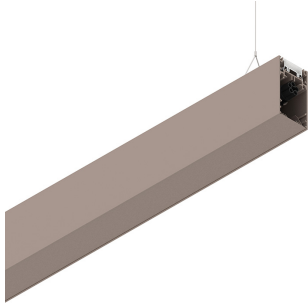

HERO B

1087C2.21H

novalux
ITALIAN LIGHTING DESIGN SINCE 1948

Features

Use: Indoor
Type of installation: SUSPENDED
Emission: INDIRECT
Optics: OPAL
Colour: CAPPUCCINO
Dimming: PUSH
Emergency: NO
L: 1120mm
A: 53mm
H: 92mm
Made in: ITALY
Warranty: 5 years
Weight: 4kg