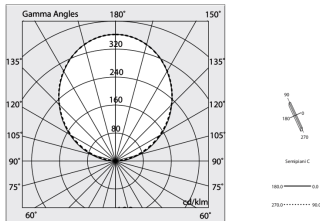

HERO B

1087C2.21H

novalux
ITALIAN LIGHTING DESIGN SINCE 1948

Features

Use: Indoor
Type of installation: SUSPENDED
Emission: INDIRECT
Optics: OPAL
Colour: CAPPUCCINO
Dimming: PUSH
Emergency: NO
L: 1120mm
A: 53mm
H: 92mm
Made in: ITALY
Warranty: 5 years
Weight: 4kg

Tech data

Luminaire input power: 20W
Luminaire luminous flux: 2226lm
IP: 40
Insulation class: I
Supply voltage: 220-240V 50/60Hz
SELV: Si

Source

Light source: LED
Source power: 18W
Colour temperature: 4000K
CRI: >90
Colour tolerance: 3 Step MacAdam
LED lifespan: 50000h L80 B20