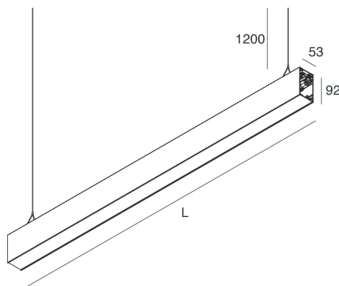

HERO B

1087C2.21H

novalux
ITALIAN LIGHTING DESIGN SINCE 1948

Features

Use: Indoor
Type of installation: SUSPENDED
Emission: INDIRECT
Optics: OPAL
Colour: CAPPUCCINO
Dimming: PUSH
Emergency: NO
L: 1120mm
A: 53mm
H: 92mm
Made in: ITALY
Warranty: 5 years
Weight: 4kg

Tech data

Luminaire input power: 20W
Luminaire luminous flux: 2226lm
IP: 40
Insulation class: I
Supply voltage: 220-240V 50/60Hz
SELV: Si

Source

Light source: LED
Source power: 18W
Colour temperature: 4000K
CRI: >90
Colour tolerance: 3 Step MacAdam
LED lifespan: 50000h L80 B20