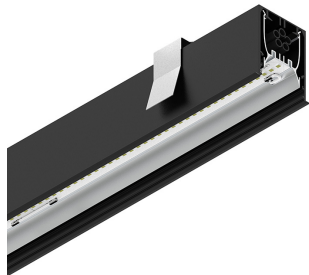

HERO C

108805.02 + 108902.99

HERO C: 30W 3K 1400 NE + HERO: DIFF. OPALE PER 1400

novalux
ITALIAN LIGHTING DESIGN SINCE 1948

Features

Use: Indoor
Type of installation: RECESSED INTO PLASTERBOARD
Emission: DIRECT
Optics: OPAL
Colour: BLACK
Dimming: ON/OFF
Emergency: NO
L: 1400mm
A: 61mm
H: 68mm
Made in: ITALY
Warranty: 5 years
Weight: 3.5kg

Tech data

Luminaire input power: 34.4W
Luminaire luminous flux: 2427lm
IP: 40
Insulation class: I
No. of driver per product: 1
Supply voltage: 220-240V 50/60Hz
SELV: Si

Source

Light source: LED
Source power: 30W
Colour temperature: 3000K
CRI: >90
Colour tolerance: 3 Step MacAdam
LED lifespan: 50000h L90 B10