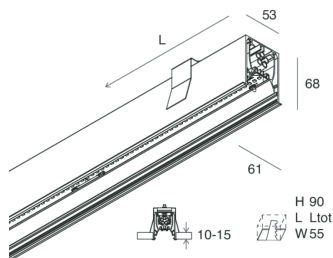

HERO C

108805.02 + 108902.99

HERO C: 30W 3K 1400 NE + HERO: DIFF. OPALE PER 1400

novalux
ITALIAN LIGHTING DESIGN SINCE 1948

Features

Use: Indoor
Type of installation: RECESSED INTO PLASTERBOARD
Emission: DIRECT
Optics: OPAL
Colour: BLACK
Dimming: ON/OFF
Emergency: NO
L: 1400mm
A: 61mm
H: 68mm
Made in: ITALY
Warranty: 5 years
Weight: 3.5kg

HERO C: 30W 3K 1400 NE + HERO: DIFF. OPALE PER 1400

novalux
ITALIAN LIGHTING DESIGN SINCE 1948

Features

Use: Indoor
Optics: OPAL
L: 1400mm
A: 48mm
H: 6mm
Made in: ITALY
Warranty: 5 years
Weight: 0.2kg

Tech data