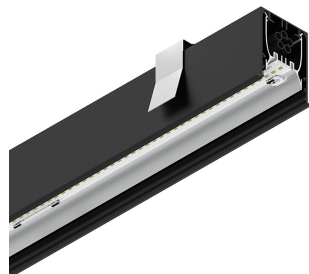

# HERO C

108806.02 + 108903.99

HERO C: 36W 3K 1680 NE + HERO: DIFF. OPALE PER 1680

**novalux**  
ITALIAN LIGHTING DESIGN SINCE 1948

## Features

Use: Indoor  
Type of installation: RECESSED INTO PLASTERBOARD  
Emission: DIRECT  
Optics: OPAL  
Colour: BLACK  
Dimming: ON/OFF  
Emergency: NO  
L: 1680mm  
A: 61mm  
H: 68mm  
Made in: ITALY  
Warranty: 5 years  
Weight: 4.2kg

## Tech data

Luminaire input power: 40.5W  
Luminaire luminous flux: 2913lm  
IP: 40  
Insulation class: I  
No. of driver per product: 1  
Supply voltage: 220-240V 50/60Hz  
SELV: Si

## Features

Use: Indoor  
Optics: OPAL  
L: 1680mm  
A: 48mm  
H: 6mm  
Made in: ITALY  
Warranty: 5 years  
Weight: 0.4kg