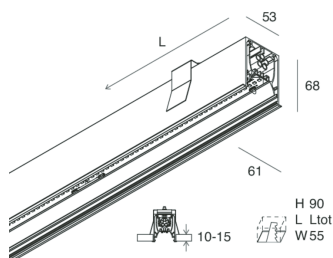

## Features

Use: Indoor  
Type of installation: RECESSED INTO PLASTERBOARD  
Emission: DIRECT  
Optics: OPAL  
Colour: BLACK  
Dimming: ON/OFF  
Emergency: NO  
L: 1680mm  
A: 61mm  
H: 68mm  
Made in: ITALY  
Warranty: 5 years  
Weight: 4.2kg

## Features

Use: Indoor  
Optics: OPAL  
L: 1680mm  
A: 48mm  
H: 6mm  
Made in: ITALY  
Warranty: 5 years  
Weight: 0.4kg