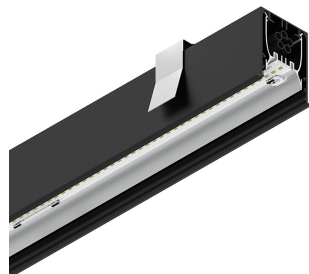

HERO C

108807.02 + 108901.99

HERO C: 24W 4K 1120 NE + HERO: DIFF. OPALE PER 1120

novalux
ITALIAN LIGHTING DESIGN SINCE 1948

Features

Use: Indoor
Type of installation: RECESSED INTO PLASTERBOARD
Emission: DIRECT
Optics: OPAL
Colour: BLACK
Dimming: ON/OFF
Emergency: NO
L: 1120mm
A: 61mm
H: 68mm
Made in: ITALY
Warranty: 5 years
Weight: 2.8kg

Tech data

Luminaire input power: 28.5W
Luminaire luminous flux: 2147lm
IP: 40
Insulation class: I
No. of driver per product: 1
Supply voltage: 220-240V 50/60Hz
SELV: Si

Source

Light source: LED
Source power: 24W
Colour temperature: 4000K
CRI: >90
Colour tolerance: 3 Step MacAdam
LED lifespan: 50000h L90 B10

HERO C: 24W 4K 1120 NE + HERO: DIFF. OPALE PER 1120

novalux
ITALIAN LIGHTING DESIGN SINCE 1948

Features

Use: Indoor
Optics: OPAL
L: 1120mm
A: 48mm
H: 6mm
Made in: ITALY
Warranty: 5 years
Weight: 0.13kg

Tech data