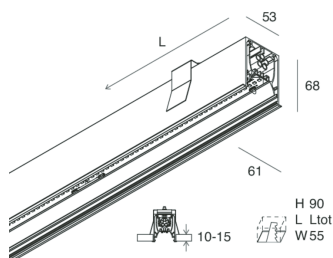

HERO C

108807.02 + 108901.99

HERO C: 24W 4K 1120 NE + HERO: DIFF. OPALE PER 1120

novalux
ITALIAN LIGHTING DESIGN SINCE 1948

Features

Use: Indoor
Type of installation: RECESSED INTO PLASTERBOARD
Emission: DIRECT
Optics: OPAL
Colour: BLACK
Dimming: ON/OFF
Emergency: NO
L: 1120mm
A: 61mm
H: 68mm
Made in: ITALY
Warranty: 5 years
Weight: 2.8kg

HERO C: 24W 4K 1120 NE + HERO: DIFF. OPALE PER 1120

novalux
ITALIAN LIGHTING DESIGN SINCE 1948

Features

Use: Indoor
Optics: OPAL
L: 1120mm
A: 48mm
H: 6mm
Made in: ITALY
Warranty: 5 years
Weight: 0.13kg

Tech data