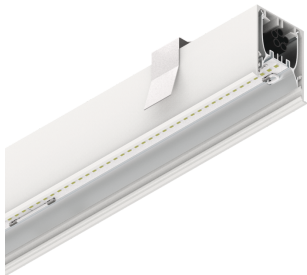

HERO C

108809.01 + 108903.99

HERO C: 36W 4K 1680 BIA + HERO: DIFF. OPALE PER 1680

novalux
ITALIAN LIGHTING DESIGN SINCE 1948

Features

Use: Indoor
Type of installation: RECESSED INTO PLASTERBOARD
Emission: DIRECT
Optics: OPAL
Colour: WHITE
Dimming: ON/OFF
Emergency: NO
L: 1680mm
A: 61mm
H: 68mm
Made in: ITALY
Warranty: 5 years
Weight: 4.2kg