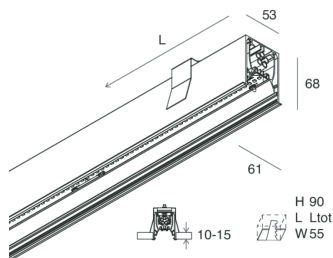

HERO C

108809.01 + 108903.99

HERO C: 36W 4K 1680 BIA + HERO: DIFF. OPALE PER 1680

novalux
ITALIAN LIGHTING DESIGN SINCE 1948

Features

Use: Indoor
Type of installation: RECESSED INTO PLASTERBOARD
Emission: DIRECT
Optics: OPAL
Colour: WHITE
Dimming: ON/OFF
Emergency: NO
L: 1680mm
A: 61mm
H: 68mm
Made in: ITALY
Warranty: 5 years
Weight: 4.2kg