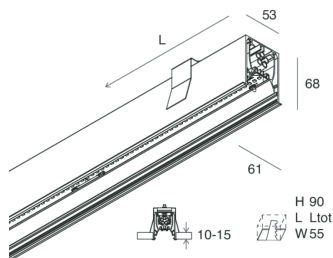

HERO C

108810.02 + 108903.99

HERO C: EM 36W 2.7K 1680 NE + HERO: DIFF. OPALE PER 1680

novalux
ITALIAN LIGHTING DESIGN SINCE 1948

Features

Use: Indoor
Type of installation: RECESSED INTO PLASTERBOARD
Emission: DIRECT
Optics: OPAL
Colour: BLACK
Dimming: ON/OFF
Emergency: Autonomy 1h/Recharge time 12h
L: 1680mm
A: 61mm
H: 68mm
Made in: ITALY
Warranty: 5 years except battery
Weight: 5.2kg