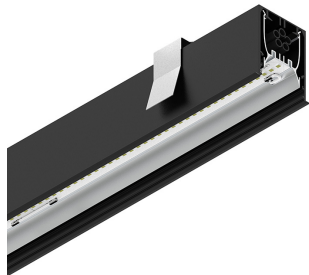

HERO C

108810.02 + 108903.99

HERO C: EM 36W 2.7K 1680 NE + HERO: DIFF. OPALE PER 1680

novalux
ITALIAN LIGHTING DESIGN SINCE 1948

Features

Use: Indoor
Type of installation: RECESSED INTO PLASTERBOARD
Emission: DIRECT
Optics: OPAL
Colour: BLACK
Dimming: ON/OFF
Emergency: Autonomy 1h/Recharge time 12h
L: 1680mm
A: 61mm
H: 68mm
Made in: ITALY
Warranty: 5 years except battery
Weight: 5.2kg

Tech data

Luminaire input power: 40.5W
Luminaire luminous flux: 2863lm
Luminous flux in emergency: 10%
IP: 40
Insulation class: I
No. of driver per product: 1
Supply voltage: 220-240V 50/60Hz
SELV: Si

Source