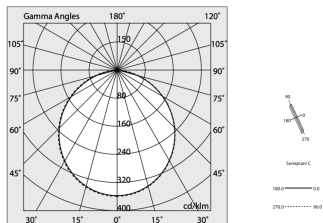

## Features

Use: Indoor  
Type of installation: RECESSED INTO PLASTERBOARD  
Emission: DIRECT  
Optics: OPAL  
Colour: BLACK  
Dimming: ON/OFF  
Emergency: NO  
L: 589x589mm  
A: 61mm  
H: 68mm  
Made in: ITALY  
Warranty: 5 years  
Weight: 2.1kg