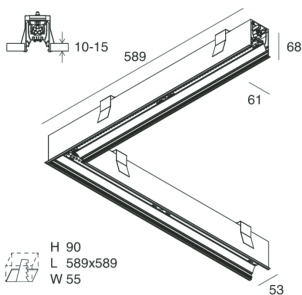

## Features

Use: Indoor  
Type of installation: RECESSED INTO PLASTERBOARD  
Emission: DIRECT  
Optics: OPAL  
Colour: BLACK  
Dimming: ON/OFF  
Emergency: NO  
L: 589x589mm  
A: 61mm  
H: 68mm  
Made in: ITALY  
Warranty: 5 years  
Weight: 2.1kg

## Features

Use: Indoor  
Optics: OPAL  
L: 589x589mm  
A: 48mm  
H: 6mm  
Made in: ITALY  
Warranty: 5 years  
Weight: 0.2kg

## COMPLETION ACCESSORIES

 <p>Technical drawing showing a perspective view of a rectangular lighting fixture with dimensions L, W, and H. A small inset shows a top-down view with dimensions H 20, L 138, and W 55.</p>	HERO C: MOD.CIECO 250 NE	108852.02
 <p>Technical drawing showing a perspective view of an L-shaped lighting fixture with dimensions L, W, and H. A small inset shows a top-down view with dimensions H 20, L 100-150, and W 55.</p>	HERO C: MOD.CIECO ANG.SX 150 NE	108853.02
 <p>Technical drawing showing a perspective view of an L-shaped lighting fixture with dimensions L, W, and H. A small inset shows a top-down view with dimensions H 20, L 100-150, and W 55.</p>	HERO C: MOD.CIECO ANG.DX 150 NE	108854.02
 <p>Technical drawing showing a perspective view of a rectangular lighting fixture with dimensions L, W, and H. A small inset shows a top-down view with dimensions H 20, L 138, and W 55.</p>	HERO C: MOD.CIECO 1120 NE	108855.02
 <p>Technical drawing showing a perspective view of a rectangular lighting fixture with dimensions L, W, and H. A small inset shows a top-down view with dimensions H 20, L 138, and W 55.</p>	HERO C: MOD.CIECO 1400 NE	108856.02
 <p>Technical drawing showing a perspective view of a rectangular lighting fixture with dimensions L, W, and H. A small inset shows a top-down view with dimensions H 20, L 138, and W 55.</p>	HERO C: MOD.CIECO 1680 NE	108857.02