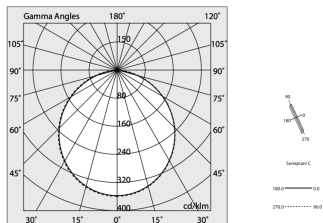

HERO C

108818.02 + 108908.99

HERO C: ANG.DX 24W 4K 593 NE + HERO: ANG.N.2 DIFF.OPALE PER 589

novalux
ITALIAN LIGHTING DESIGN SINCE 1948

Features

Use: Indoor
Type of installation: RECESSED INTO PLASTERBOARD
Emission: DIRECT
Optics: OPAL
Colour: BLACK
Dimming: ON/OFF
Emergency: NO
L: 589x589mm
A: 61mm
H: 68mm
Made in: ITALY
Warranty: 5 years
Weight: 2.1kg

HERO C: ANG.DX 24W 4K 593 NE + HERO: ANG.N.2 DIFF.OPALE PER 589

novalux
ITALIAN LIGHTING DESIGN SINCE 1948

Features

Use: Indoor
Optics: OPAL
L: 589x589mm
A: 48mm
H: 6mm
Made in: ITALY
Warranty: 5 years
Weight: 0.2kg