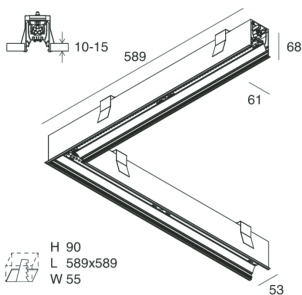

HERO C

108818.02 + 108908.99

HERO C: ANG.DX 24W 4K 593 NE + HERO: ANG.N.2 DIFF.OPALE PER 589

novalux
ITALIAN LIGHTING DESIGN SINCE 1948

Features

Use: Indoor
Type of installation: RECESSED INTO PLASTERBOARD
Emission: DIRECT
Optics: OPAL
Colour: BLACK
Dimming: ON/OFF
Emergency: NO
L: 589x589mm
A: 61mm
H: 68mm
Made in: ITALY
Warranty: 5 years
Weight: 2.1kg

HERO C: ANG.DX 24W 4K 593 NE + HERO: ANG.N.2 DIFF.OPALE PER 589

novalux
ITALIAN LIGHTING DESIGN SINCE 1948

Features

Use: Indoor
Optics: OPAL
L: 589x589mm
A: 48mm
H: 6mm
Made in: ITALY
Warranty: 5 years
Weight: 0.2kg