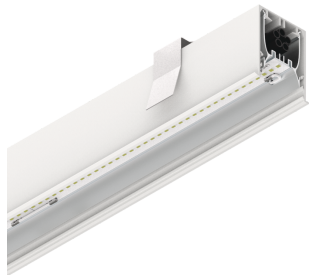

HERO C

108828.01H + 108901.99

novalux
ITALIAN LIGHTING DESIGN SINCE 1948

Features

Use: Indoor
Type of installation: RECESSED INTO PLASTERBOARD
Emission: DIRECT
Optics: OPAL
Colour: WHITE
Dimming: PUSH, DALI
Emergency: NO
L: 1120mm
A: 61mm
H: 68mm
Made in: ITALY
Warranty: 5 years
Weight: 2.8kg

Tech data

Luminaire input power: 28.5W
Luminaire luminous flux: 1909lm
IP: 40
Insulation class: I
Supply voltage: 220-240V 50/60Hz
SELV: Si

Source

Light source: LED
Source power: 24W
Colour temperature: 2700K
CRI: >90
Colour tolerance: 3 Step MacAdam
LED lifespan: 50000h L80 B20