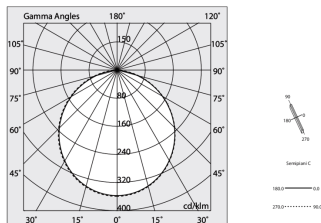

HERO C

108828.01H + 108901.99

novalux
ITALIAN LIGHTING DESIGN SINCE 1948

Features

Use: Indoor
Type of installation: RECESSED INTO PLASTERBOARD
Emission: DIRECT
Optics: OPAL
Colour: WHITE
Dimming: PUSH, DALI
Emergency: NO
L: 1120mm
A: 61mm
H: 68mm
Made in: ITALY
Warranty: 5 years
Weight: 2.8kg

Tech data

Luminaire input power: 28.5W
Luminaire luminous flux: 1909lm
IP: 40
Insulation class: I
Supply voltage: 220-240V 50/60Hz
SELV: Si

Source

Light source: LED
Source power: 24W
Colour temperature: 2700K
CRI: >90
Colour tolerance: 3 Step MacAdam
LED lifespan: 50000h L80 B20