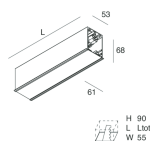

HERO C

108828.01H + 108901.99

novalux
ITALIAN LIGHTING DESIGN SINCE 1948

COMPLETION ACCESSORIES

HERO C: MOD.CIECO 250 BIA

108852.01