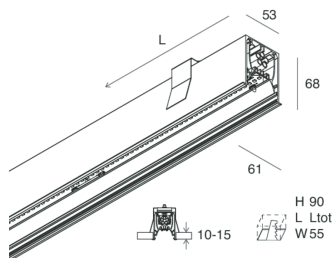

HERO C

108828.01H + 108901.99

novalux
ITALIAN LIGHTING DESIGN SINCE 1948

Features

Use: Indoor
Type of installation: RECESSED INTO PLASTERBOARD
Emission: DIRECT
Optics: OPAL
Colour: WHITE
Dimming: PUSH, DALI
Emergency: NO
L: 1120mm
A: 61mm
H: 68mm
Made in: ITALY
Warranty: 5 years
Weight: 2.8kg