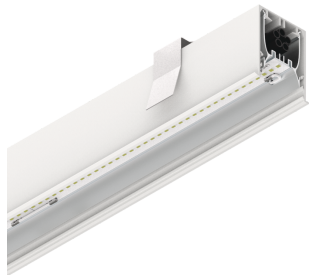

HERO C

108829.01H + 108902.99

novalux
ITALIAN LIGHTING DESIGN SINCE 1948

Features

Use: Indoor
Type of installation: RECESSED INTO PLASTERBOARD
Emission: DIRECT
Optics: OPAL
Colour: WHITE
Dimming: PUSH, DALI
Emergency: NO
L: 1400mm
A: 61mm
H: 68mm
Made in: ITALY
Warranty: 5 years
Weight: 3.5kg

Tech data

Luminaire input power: 34.4W
Luminaire luminous flux: 2386lm
IP: 40
Insulation class: I
Supply voltage: 220-240V 50/60Hz
SELV: Si

Source

Light source: LED
Source power: 30W
Colour temperature: 2700K
CRI: >90
Colour tolerance: 3 Step MacAdam
LED lifespan: 50000h L80 B20