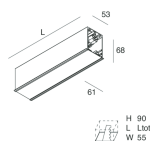

HERO C

108829.01H + 108902.99

novalux
ITALIAN LIGHTING DESIGN SINCE 1948

COMPLETION ACCESSORIES

HERO C: MOD.CIECO 250 BIA

108852.01