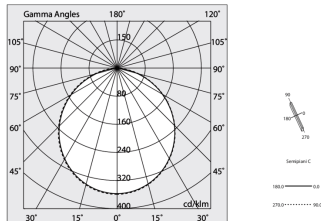

HERO C

108829.01H + 108902.99

novalux
ITALIAN LIGHTING DESIGN SINCE 1948

Features

Use: Indoor
Type of installation: RECESSED INTO PLASTERBOARD
Emission: DIRECT
Optics: OPAL
Colour: WHITE
Dimming: PUSH, DALI
Emergency: NO
L: 1400mm
A: 61mm
H: 68mm
Made in: ITALY
Warranty: 5 years
Weight: 3.5kg