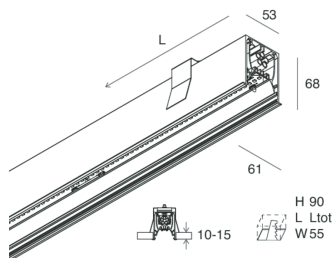

HERO C

108829.01H + 108902.99

novalux
ITALIAN LIGHTING DESIGN SINCE 1948

Features

Use: Indoor
Type of installation: RECESSED INTO PLASTERBOARD
Emission: DIRECT
Optics: OPAL
Colour: WHITE
Dimming: PUSH, DALI
Emergency: NO
L: 1400mm
A: 61mm
H: 68mm
Made in: ITALY
Warranty: 5 years
Weight: 3.5kg