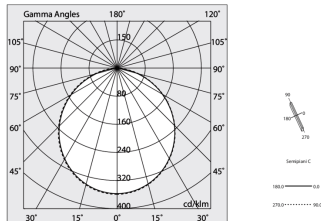

## Features

Use: Indoor  
Type of installation: RECESSED INTO PLASTERBOARD  
Emission: DIRECT  
Optics: OPAL  
Colour: WHITE  
Dimming: PUSH, DALI  
Emergency: NO  
L: 1680mm  
A: 61mm  
H: 68mm  
Made in: ITALY  
Warranty: 5 years  
Weight: 4.2kg