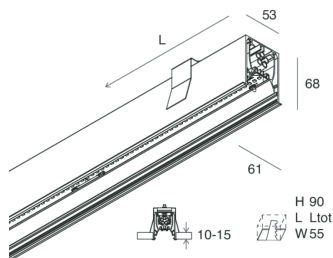

## Features

Use: Indoor  
Type of installation: RECESSED INTO PLASTERBOARD  
Emission: DIRECT  
Optics: OPAL  
Colour: WHITE  
Dimming: PUSH, DALI  
Emergency: NO  
L: 1680mm  
A: 61mm  
H: 68mm  
Made in: ITALY  
Warranty: 5 years  
Weight: 4.2kg

## Features

Use: Indoor  
Optics: OPAL  
L: 1680mm  
A: 48mm  
H: 6mm  
Made in: ITALY  
Warranty: 5 years  
Weight: 0.4kg