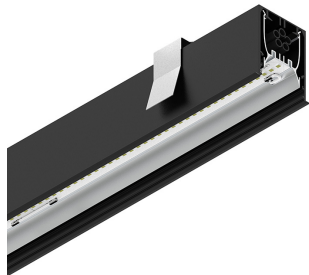

HERO C

108833.02 + 108903.99

HERO C: 36W 3K 1680 DALI NE + HERO: DIFF. OPALE PER 1680

novalux
ITALIAN LIGHTING DESIGN SINCE 1948

Features

Use: Indoor
Type of installation: RECESSED INTO PLASTERBOARD
Emission: DIRECT
Optics: OPAL
Colour: BLACK
Dimming: PUSH, DALI
Emergency: NO
L: 1680mm
A: 61mm
H: 68mm
Made in: ITALY
Warranty: 5 years
Weight: 4.2kg

Tech data

Luminaire input power: 40.5W
Luminaire luminous flux: 2913lm
IP: 40
Insulation class: I
No. of driver per product: 1
Supply voltage: 220-240V 50/60Hz
SELV: Si

Source

Light source: LED
Source power: 36W
Colour temperature: 3000K
CRI: >90
Colour tolerance: 3 Step MacAdam
LED lifespan: 50000h L90 B10