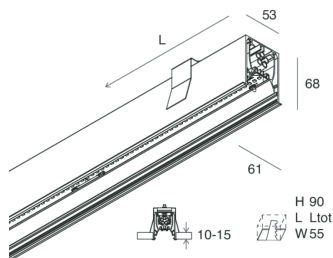

HERO C

108833.02 + 108903.99

HERO C: 36W 3K 1680 DALI NE + HERO: DIFF. OPALE PER 1680

novalux
ITALIAN LIGHTING DESIGN SINCE 1948

Features

Use: Indoor
Type of installation: RECESSED INTO PLASTERBOARD
Emission: DIRECT
Optics: OPAL
Colour: BLACK
Dimming: PUSH, DALI
Emergency: NO
L: 1680mm
A: 61mm
H: 68mm
Made in: ITALY
Warranty: 5 years
Weight: 4.2kg