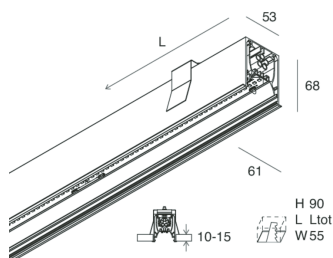

HERO C

108834.01 + 108901.99

HERO C: 24W 4K 1120 DALI BIA + HERO: DIFF. OPALE PER 1120

novalux
ITALIAN LIGHTING DESIGN SINCE 1948

Features

Use: Indoor
Type of installation: RECESSED INTO PLASTERBOARD
Emission: DIRECT
Optics: OPAL
Colour: WHITE
Dimming: PUSH, DALI
Emergency: NO
L: 1120mm
A: 61mm
H: 68mm
Made in: ITALY
Warranty: 5 years
Weight: 2.8kg

HERO C: 24W 4K 1120 DALI BIA + HERO: DIFF. OPALE PER 1120

novalux
ITALIAN LIGHTING DESIGN SINCE 1948

Features

Use: Indoor
Optics: OPAL
L: 1120mm
A: 48mm
H: 6mm
Made in: ITALY
Warranty: 5 years
Weight: 0.13kg