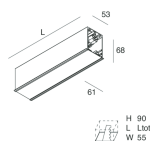

HERO C

108834.01H + 108901.99

novalux
ITALIAN LIGHTING DESIGN SINCE 1948

COMPLETION ACCESSORIES

HERO C: MOD.CIECO 250 BIA

108852.01