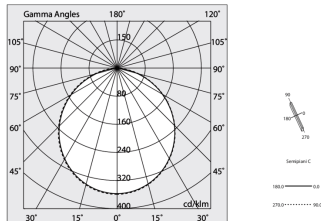

HERO C

108834.01H + 108901.99

novalux
ITALIAN LIGHTING DESIGN SINCE 1948

Features

Use: Indoor
Type of installation: RECESSED INTO PLASTERBOARD
Emission: DIRECT
Optics: OPAL
Colour: WHITE
Dimming: PUSH, DALI
Emergency: NO
L: 1120mm
A: 61mm
H: 68mm
Made in: ITALY
Warranty: 5 years
Weight: 2.8kg