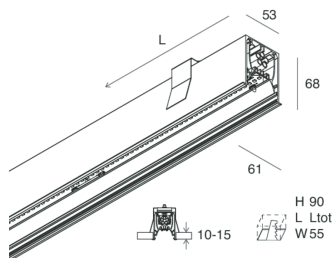

HERO C

108834.01H + 108901.99

novalux
ITALIAN LIGHTING DESIGN SINCE 1948

Features

Use: Indoor
Type of installation: RECESSED INTO PLASTERBOARD
Emission: DIRECT
Optics: OPAL
Colour: WHITE
Dimming: PUSH, DALI
Emergency: NO
L: 1120mm
A: 61mm
H: 68mm
Made in: ITALY
Warranty: 5 years
Weight: 2.8kg