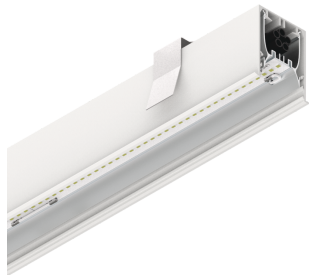

HERO C

108834.01H + 108901.99

novalux
ITALIAN LIGHTING DESIGN SINCE 1948

Features

Use: Indoor
Type of installation: RECESSED INTO PLASTERBOARD
Emission: DIRECT
Optics: OPAL
Colour: WHITE
Dimming: PUSH, DALI
Emergency: NO
L: 1120mm
A: 61mm
H: 68mm
Made in: ITALY
Warranty: 5 years
Weight: 2.8kg

Tech data

Luminaire input power: 28.5W
Luminaire luminous flux: 2147lm
IP: 40
Insulation class: I
Supply voltage: 220-240V 50/60Hz
SELV: Si

Source

Light source: LED
Source power: 24W
Colour temperature: 4000K
CRI: >90
Colour tolerance: 3 Step MacAdam
LED lifespan: 50000h L80 B20