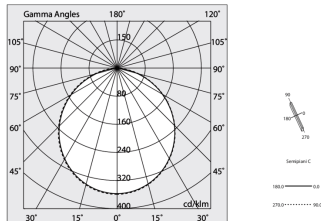

HERO C

108835.01H + 108902.99

novalux
ITALIAN LIGHTING DESIGN SINCE 1948

Features

Use: Indoor
Type of installation: RECESSED INTO PLASTERBOARD
Emission: DIRECT
Optics: OPAL
Colour: WHITE
Dimming: PUSH, DALI
Emergency: NO
L: 1400mm
A: 61mm
H: 68mm
Made in: ITALY
Warranty: 5 years
Weight: 3.5kg