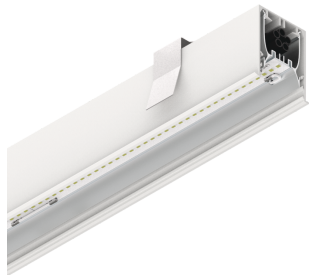

HERO C

108835.01H + 108902.99

novalux
ITALIAN LIGHTING DESIGN SINCE 1948

Features

Use: Indoor
Type of installation: RECESSED INTO PLASTERBOARD
Emission: DIRECT
Optics: OPAL
Colour: WHITE
Dimming: PUSH, DALI
Emergency: NO
L: 1400mm
A: 61mm
H: 68mm
Made in: ITALY
Warranty: 5 years
Weight: 3.5kg

Tech data

Luminaire input power: 34.4W
Luminaire luminous flux: 2683lm
IP: 40
Insulation class: I
Supply voltage: 220-240V 50/60Hz
SELV: Si

Source

Light source: LED
Source power: 30W
Colour temperature: 4000K
CRI: >90
Colour tolerance: 3 Step MacAdam
LED lifespan: 50000h L80 B20