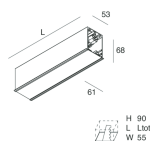

HERO C

108835.01H + 108902.99

novalux
ITALIAN LIGHTING DESIGN SINCE 1948

COMPLETION ACCESSORIES

HERO C: MOD.CIECO 250 BIA

108852.01