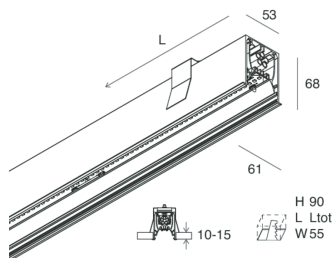

HERO C

108835.01H + 108902.99

novalux
ITALIAN LIGHTING DESIGN SINCE 1948

Features

Use: Indoor
Type of installation: RECESSED INTO PLASTERBOARD
Emission: DIRECT
Optics: OPAL
Colour: WHITE
Dimming: PUSH, DALI
Emergency: NO
L: 1400mm
A: 61mm
H: 68mm
Made in: ITALY
Warranty: 5 years
Weight: 3.5kg