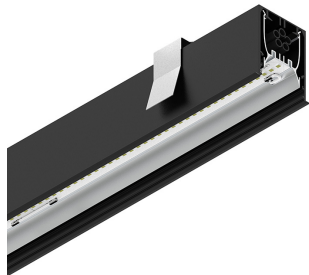

HERO C

108835.02 + 108902.99

HERO C: 30W 4K 1400 DALI NE + HERO: DIFF. OPALE PER 1400

novalux
ITALIAN LIGHTING DESIGN SINCE 1948

Features

Use: Indoor
Type of installation: RECESSED INTO PLASTERBOARD
Emission: DIRECT
Optics: OPAL
Colour: BLACK
Dimming: PUSH, DALI
Emergency: NO
L: 1400mm
A: 61mm
H: 68mm
Made in: ITALY
Warranty: 5 years
Weight: 3.5kg

Tech data

Luminaire input power: 34.4W
Luminaire luminous flux: 2683lm
IP: 40
Insulation class: I
No. of driver per product: 1
Supply voltage: 220-240V 50/60Hz
SELV: Si

Source

Light source: LED
Source power: 30W
Colour temperature: 4000K
CRI: >90
Colour tolerance: 3 Step MacAdam
LED lifespan: 50000h L90 B10

HERO C: 30W 4K 1400 DALI NE + HERO: DIFF. OPALE PER 1400

novalux
ITALIAN LIGHTING DESIGN SINCE 1948

Features

Use: Indoor
Optics: OPAL
L: 1400mm
A: 48mm
H: 6mm
Made in: ITALY
Warranty: 5 years
Weight: 0.2kg