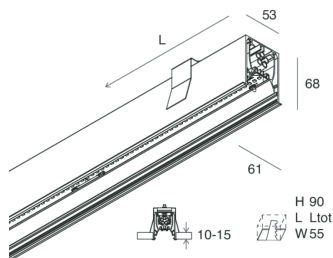

HERO C

108835.02 + 108902.99

HERO C: 30W 4K 1400 DALI NE + HERO: DIFF. OPALE PER 1400

novalux
ITALIAN LIGHTING DESIGN SINCE 1948

Features

Use: Indoor
Type of installation: RECESSED INTO PLASTERBOARD
Emission: DIRECT
Optics: OPAL
Colour: BLACK
Dimming: PUSH, DALI
Emergency: NO
L: 1400mm
A: 61mm
H: 68mm
Made in: ITALY
Warranty: 5 years
Weight: 3.5kg