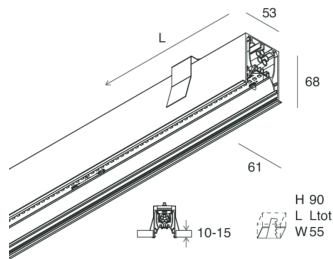

HERO C

108835.02H + 108902.99

novalux
ITALIAN LIGHTING DESIGN SINCE 1948

Features

Use: Indoor
Type of installation: RECESSED INTO PLASTERBOARD
Emission: DIRECT
Optics: OPAL
Colour: BLACK
Dimming: PUSH, DALI
Emergency: NO
L: 1400mm
A: 61mm
H: 68mm
Made in: ITALY
Warranty: 5 years
Weight: 3.5kg