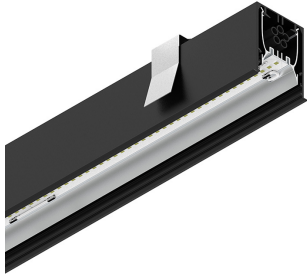

HERO C

108835.02H + 108902.99

novalux
ITALIAN LIGHTING DESIGN SINCE 1948

Features

Use: Indoor
Type of installation: RECESSED INTO PLASTERBOARD
Emission: DIRECT
Optics: OPAL
Colour: BLACK
Dimming: PUSH, DALI
Emergency: NO
L: 1400mm
A: 61mm
H: 68mm
Made in: ITALY
Warranty: 5 years
Weight: 3.5kg

Tech data

Luminaire input power: 34.4W
Luminaire luminous flux: 2683lm
IP: 40
Insulation class: I
Supply voltage: 220-240V 50/60Hz
SELV: Si

Source

Light source: LED
Source power: 30W
Colour temperature: 4000K
CRI: >90
Colour tolerance: 3 Step MacAdam
LED lifespan: 50000h L80 B20