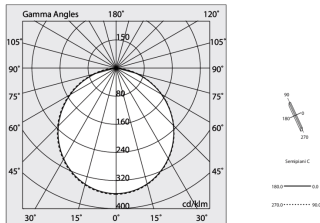

HERO C

108835.02H + 108902.99

novalux
ITALIAN LIGHTING DESIGN SINCE 1948

Features

Use: Indoor
Type of installation: RECESSED INTO PLASTERBOARD
Emission: DIRECT
Optics: OPAL
Colour: BLACK
Dimming: PUSH, DALI
Emergency: NO
L: 1400mm
A: 61mm
H: 68mm
Made in: ITALY
Warranty: 5 years
Weight: 3.5kg